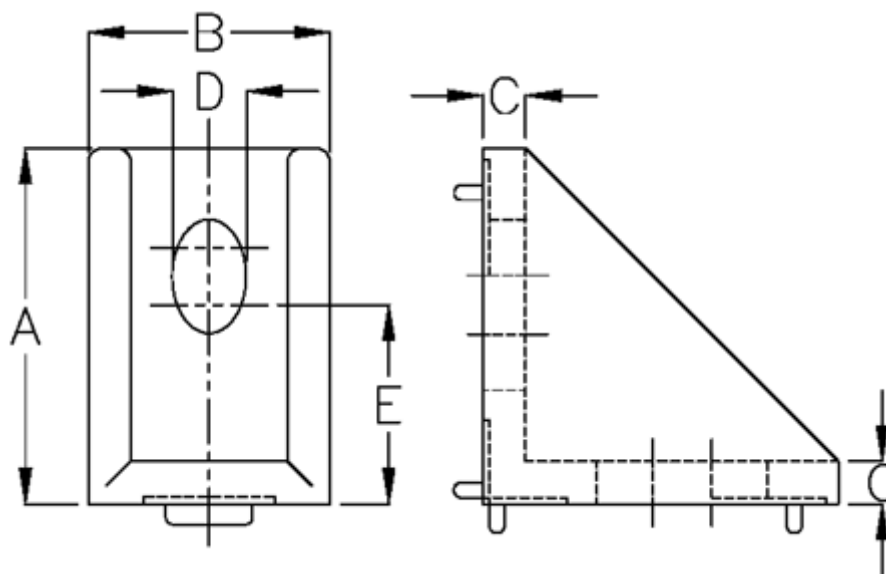

Data Sheet

Article number: 0581421725

Description: Hepco MCS 1-242-1725 Bracket 17x25
17x25

Measures

A	= 25
B	= 17
C	= 3.0
D	= 5.2
E	= 14
Weight (kg)	= 0.02